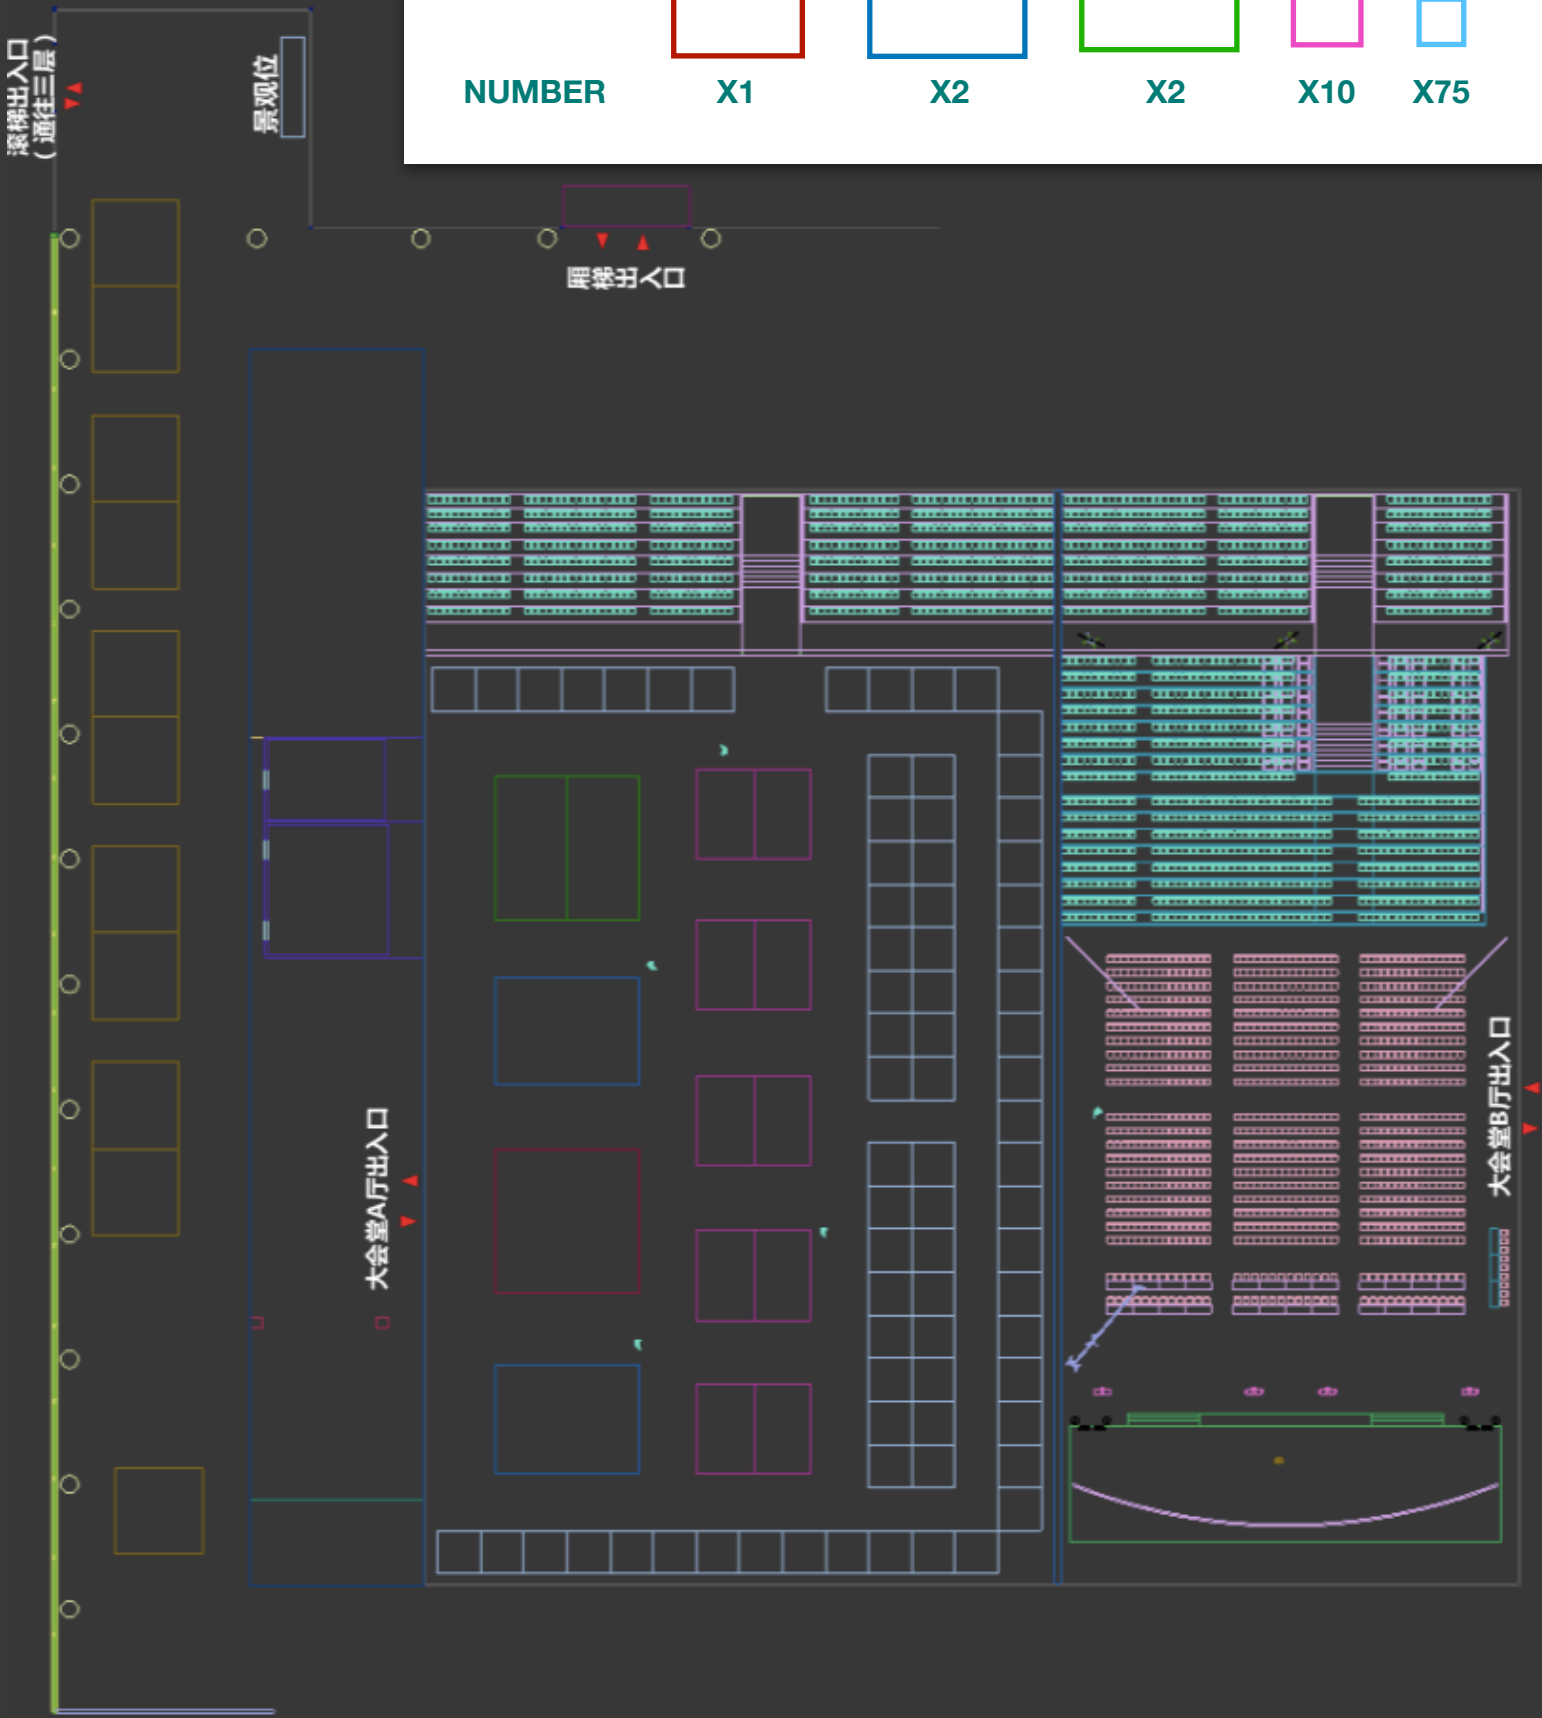

FLOOR PLAN-3RD FLOOR

VENUE: CHINA NATIONAL CONVENTION CENTER

BOOTH

SIZE

NUMBER

25m²
(5m x 5m)

X5

20m²
(5m x 4m)

X1

9m²
(3m x 3m)

X12

2.25m²
(1.5m x 1.5m)

X68

FLOOR PLAN-4TH FLOOR

VENUE:CHINA NATIONAL CONVENTION CENTER

BOOTH	100m ² (10mX10m)	75m ² (7.5mX10m)	50m ² (5mX10m)	25m ² (5mX5m)	9m ² (3mX3m)
SIZE					
NUMBER	X1	X2	X2	X10	X75