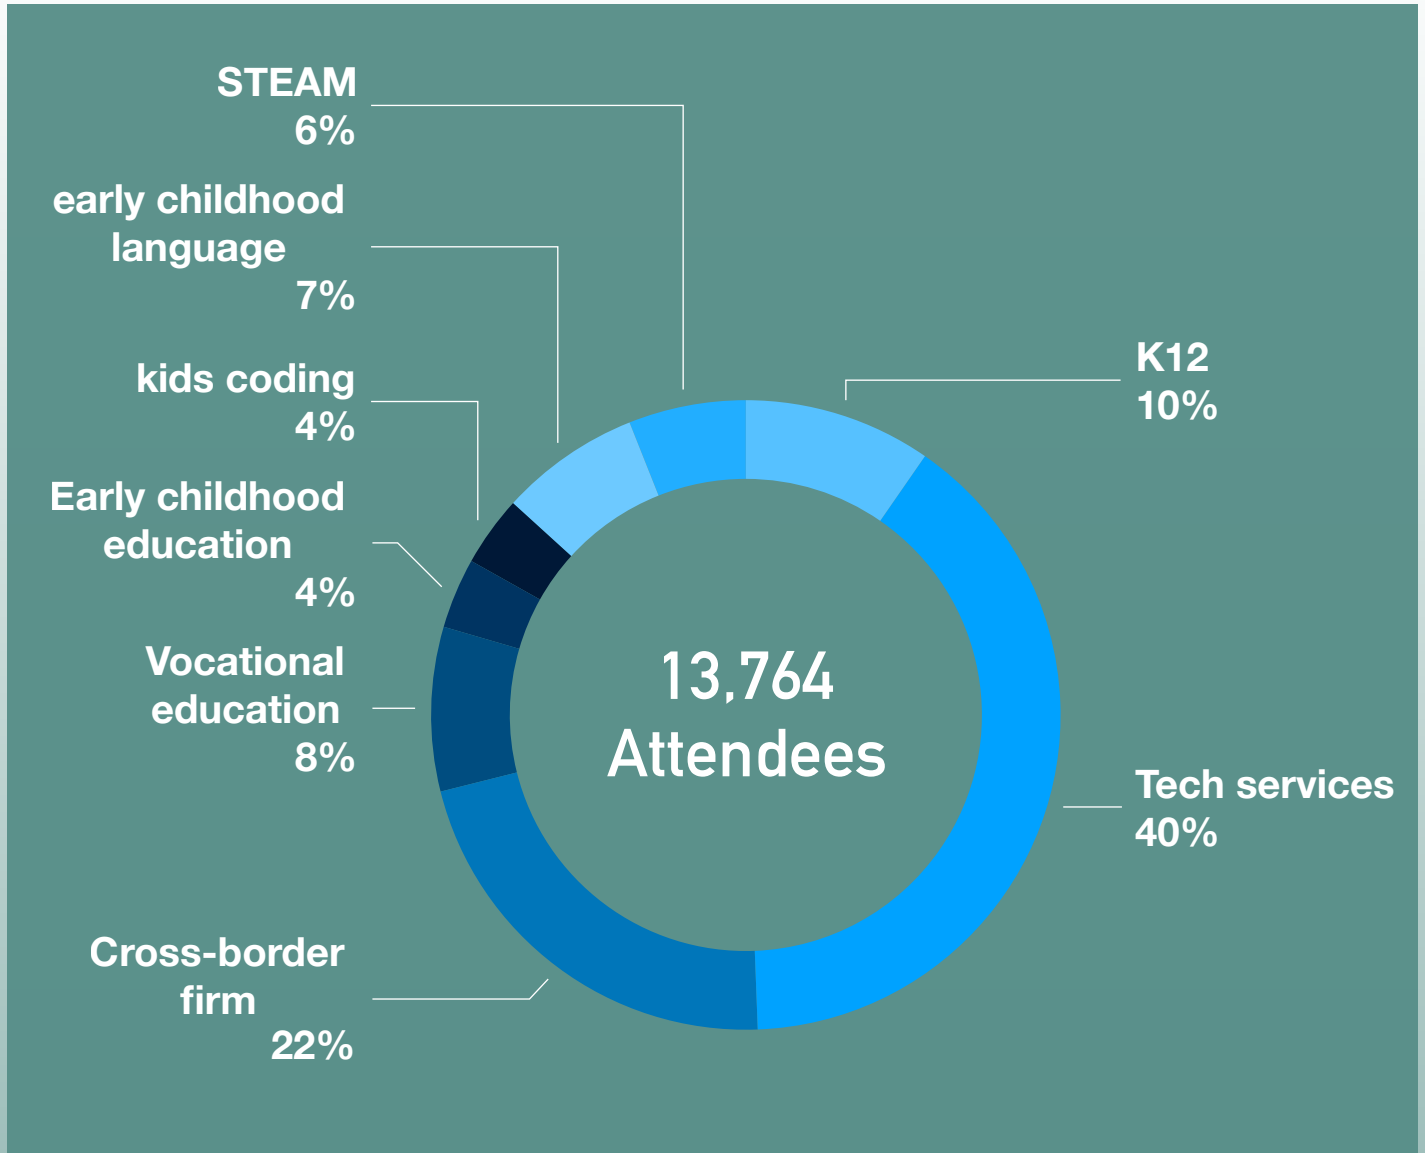

Summit & Expo

The Largest & Most International EdTech Gathering in Asia

25-26 NOV 2019

CHINA NATIONAL CONVENTION CENTER

World's Leading Edtech Event.

GET (Global Education Technology) Summit and Expo is the largest and most international EdTech Summit Brand in Asia.

GET Summit & Expo is a dedicated platform for excellent education practitioners to share their insights, experience and solutions. We set to discover inspiring education products and services from around the world and revitalize education through innovation and collaboration. GET 2018 gathered over 13,000 Educators, Innovators, decision makers, as well as school principals from 34 countries.

2018 RECAP

13,764
Attendees

258
Speakers

117
Exhibitors

201
Media

34
Regions

FOR MORE INFORMATION CONTACT global@jmdedu.com

ATTENDEE COMPOSITION

GET Summit & Expo China is the only international EdTech show in China and a platform for education practitioners to share their insights, experience and solutions.

FOR MORE INFORMATION CONTACT global@jmdedu.com