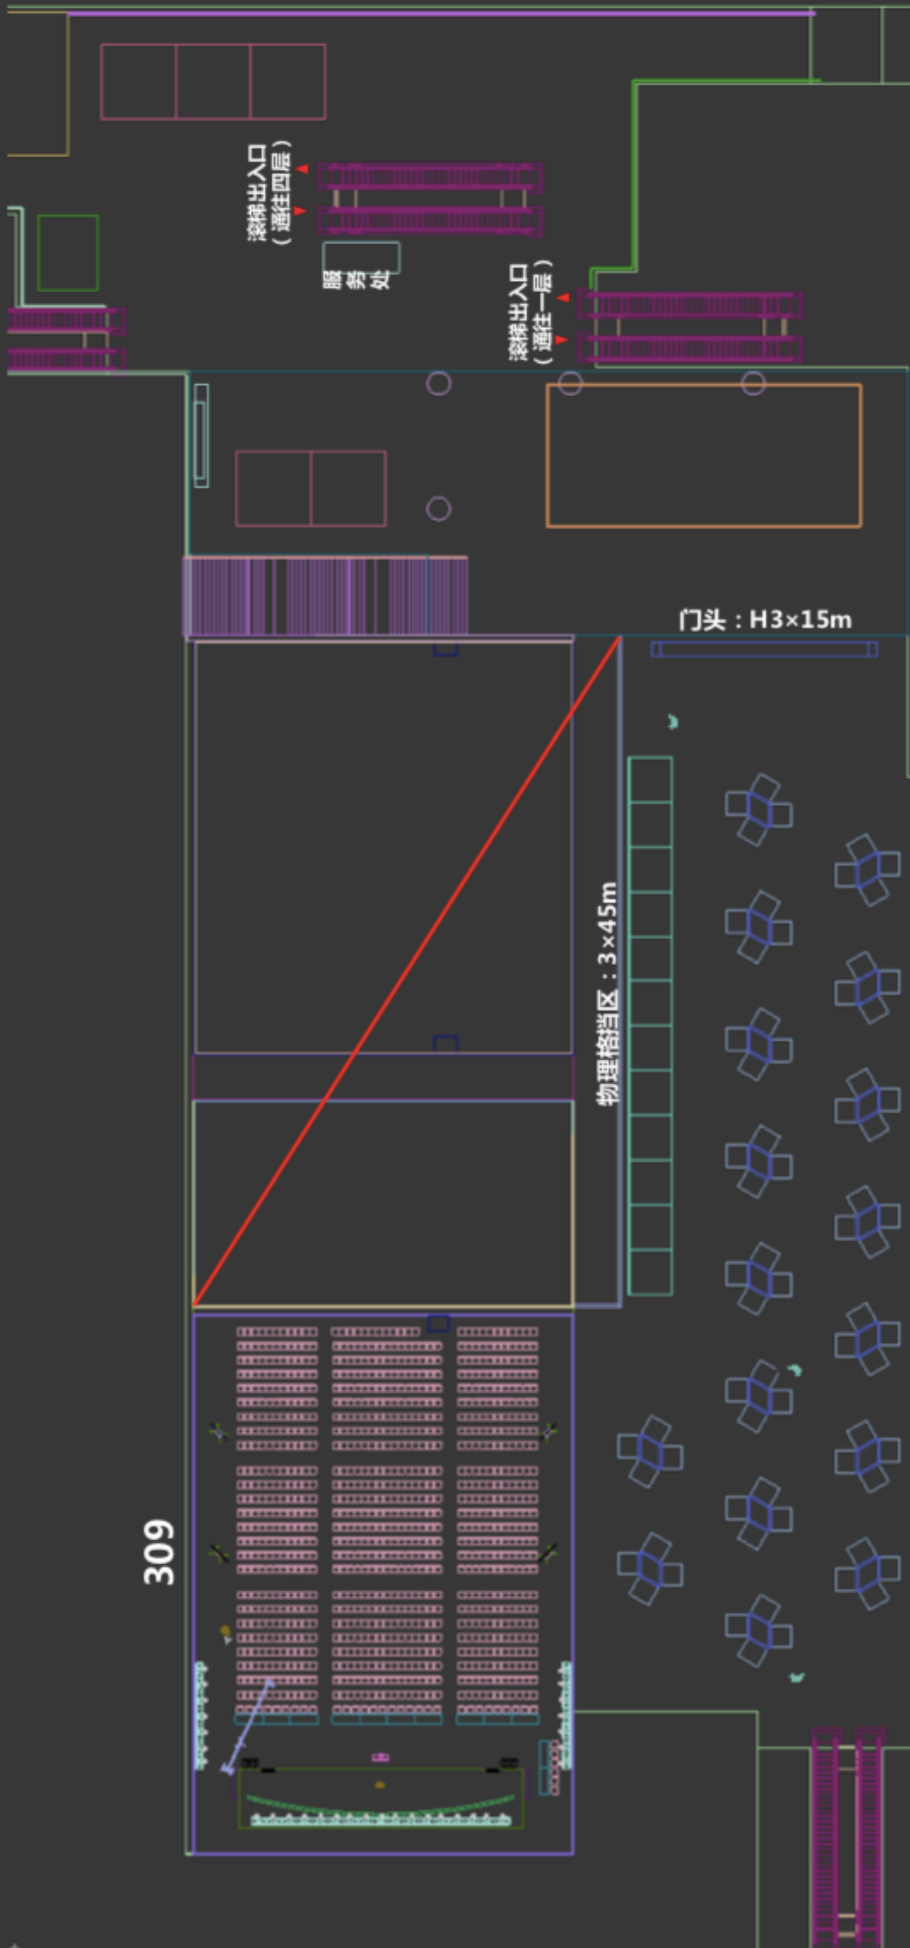

FLOOR PLAN-3RD FLOOR

VENUE: CHINA NATIONAL CONVENTION CENTER

BOOTH

SIZE

NUMBER

25m²
(5m x 5m)

X5

20m²
(5m x 4m)

X1

9m²
(3m x 3m)

X12

2.25m²
(1.5m x 1.5m)

X68

FLOOR PLAN-4TH FLOOR

VENUE:CHINA NATIONAL CONVENTION CENTER

BOOTH	100m ² (10mX10m)	75m ² (7.5mX10m)	50m ² (5mX10m)	25m ² (5mX5m)	9m ² (3mX3m)
SIZE					
NUMBER	X1	X2	X2	X10	X75